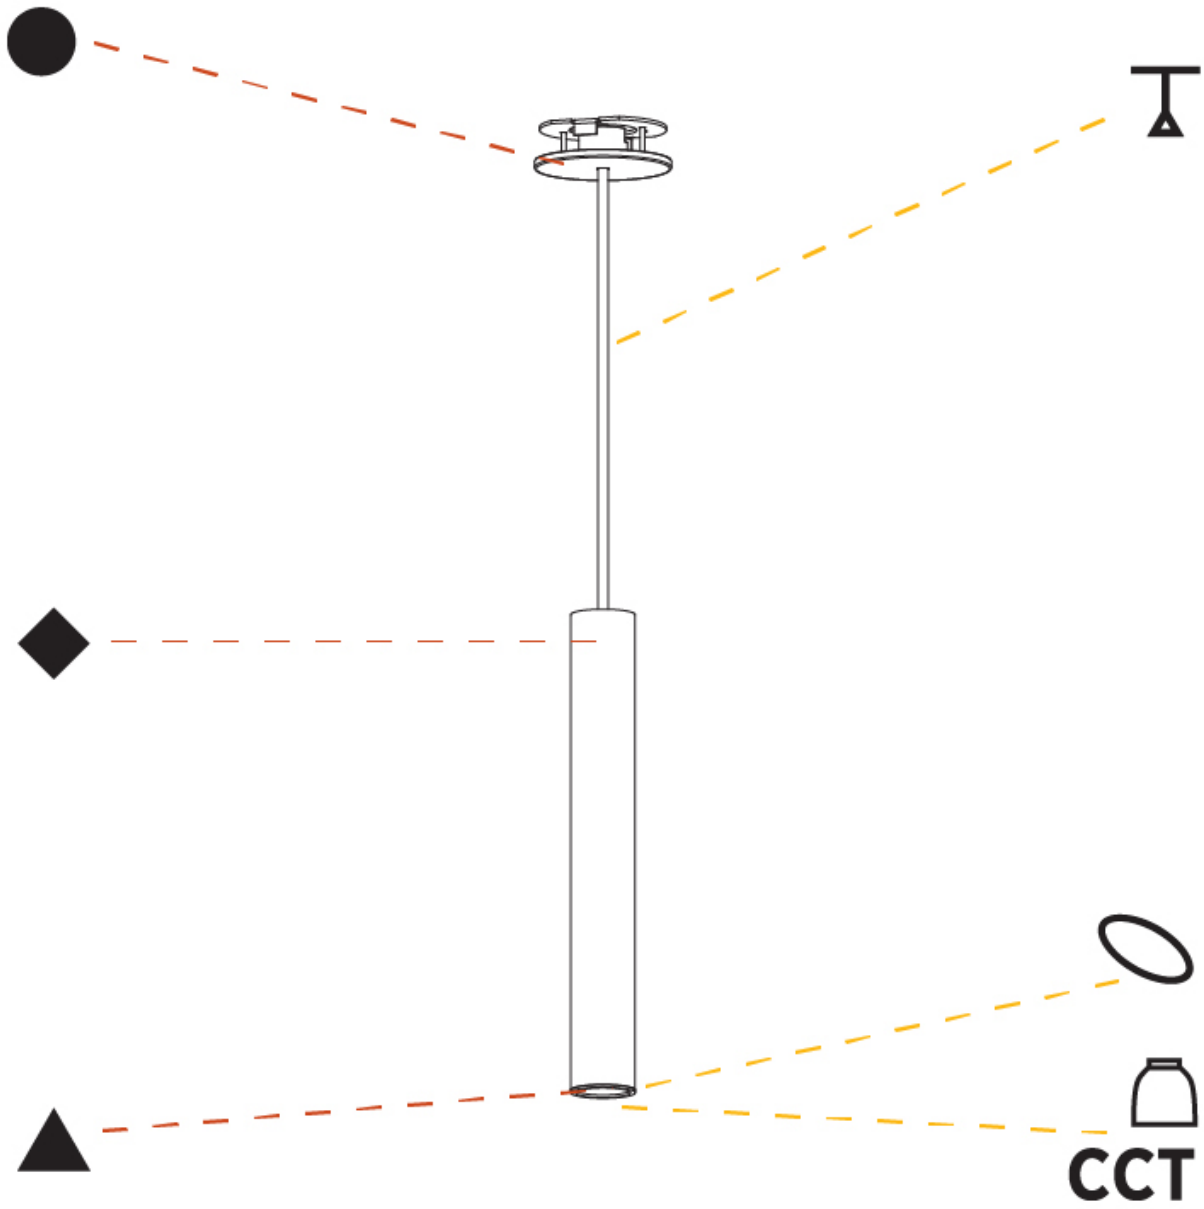

HANGOVER MONOPOINT RECESSED CANOPY SUSPENSION

A300151-

PROJECT
TYPE
SPECIFIER
QUANTITY
DATE

A