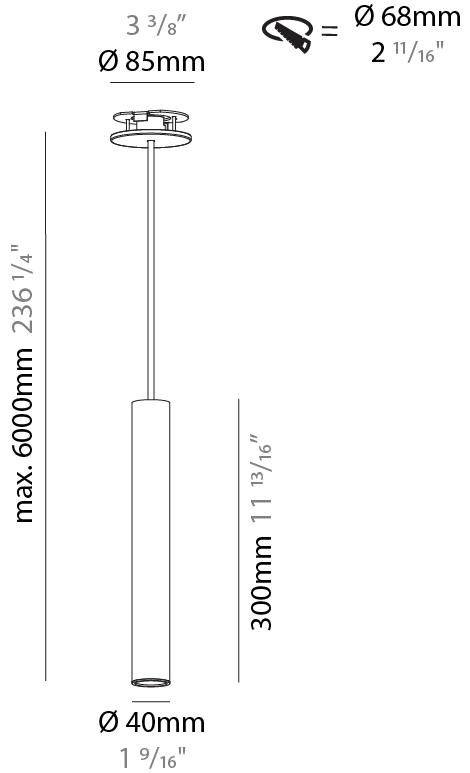

GENERAL

Series: Hangover
Subseries: Hangover Monopoint Recessed Canopy
Brand: Prolicht
Division: Architectural
Mounting Type: Suspension
Mounting Location: Ceiling
Subcategory: Pendant

PHYSICAL

Shape: Cylinder
Diameter (mm): 40
Diameter (in): 1 9/16"
Height (mm): 300
Height (in): 11 13/16"
Max. Overall Height (mm): 2300
Max. Overall Height (in): 90 9/16"
Light Distribution: Downlight
Diffuser: Shine Ring 0-6
Fixture Finish: SSR / BKV / CWI / CRY / HAB / LAG / UFT / ITA / RUA / RUR / MIC / FTG / MYG / TWT / LOD / PUS / FRO / FUP / KIA / POP / BLS / SPG / MEY / GOH / GUM / CHC / COM / ABZ / JAG / OBR / MOS / ROR
Fixture Material: Aluminum
Cable Details: 2000mm / 6000mm Cable in White / Black / Orange / Red
Cut-out Measurements: 68mm / 2 11/16"

ELECTRICAL

Lamp Type: LED (Zhaga Standard)
Input Wattage (W): 10.9
Total Output Wattage (W): 9
Dimming: Non-Dimmable
Driver Included: Yes
Driver Location: External
Driver Type: Constant Current
Driver Class: Class 2
Input Voltage (V): 120
Constant Current (mA): 500
Upon Request: Remote: 0-10Vdc dimming / Phase dimming 120Vac

LED

Number of LEDs: 1
Color Temperature (°K): 2700 / 3000 / 4000
Max. Delivered Lumen (lm): 842
CRI: >90 CRI
Lamp Life (hrs): 50000
Upon Request: ***3500K available in minimum quantities (larger quantities upon request)

OPTICAL

Reflector°: 40 / 50

RATINGS AND CERTIFICATIONS

Certified By: Certified for North American Standards
IP rating: IP20